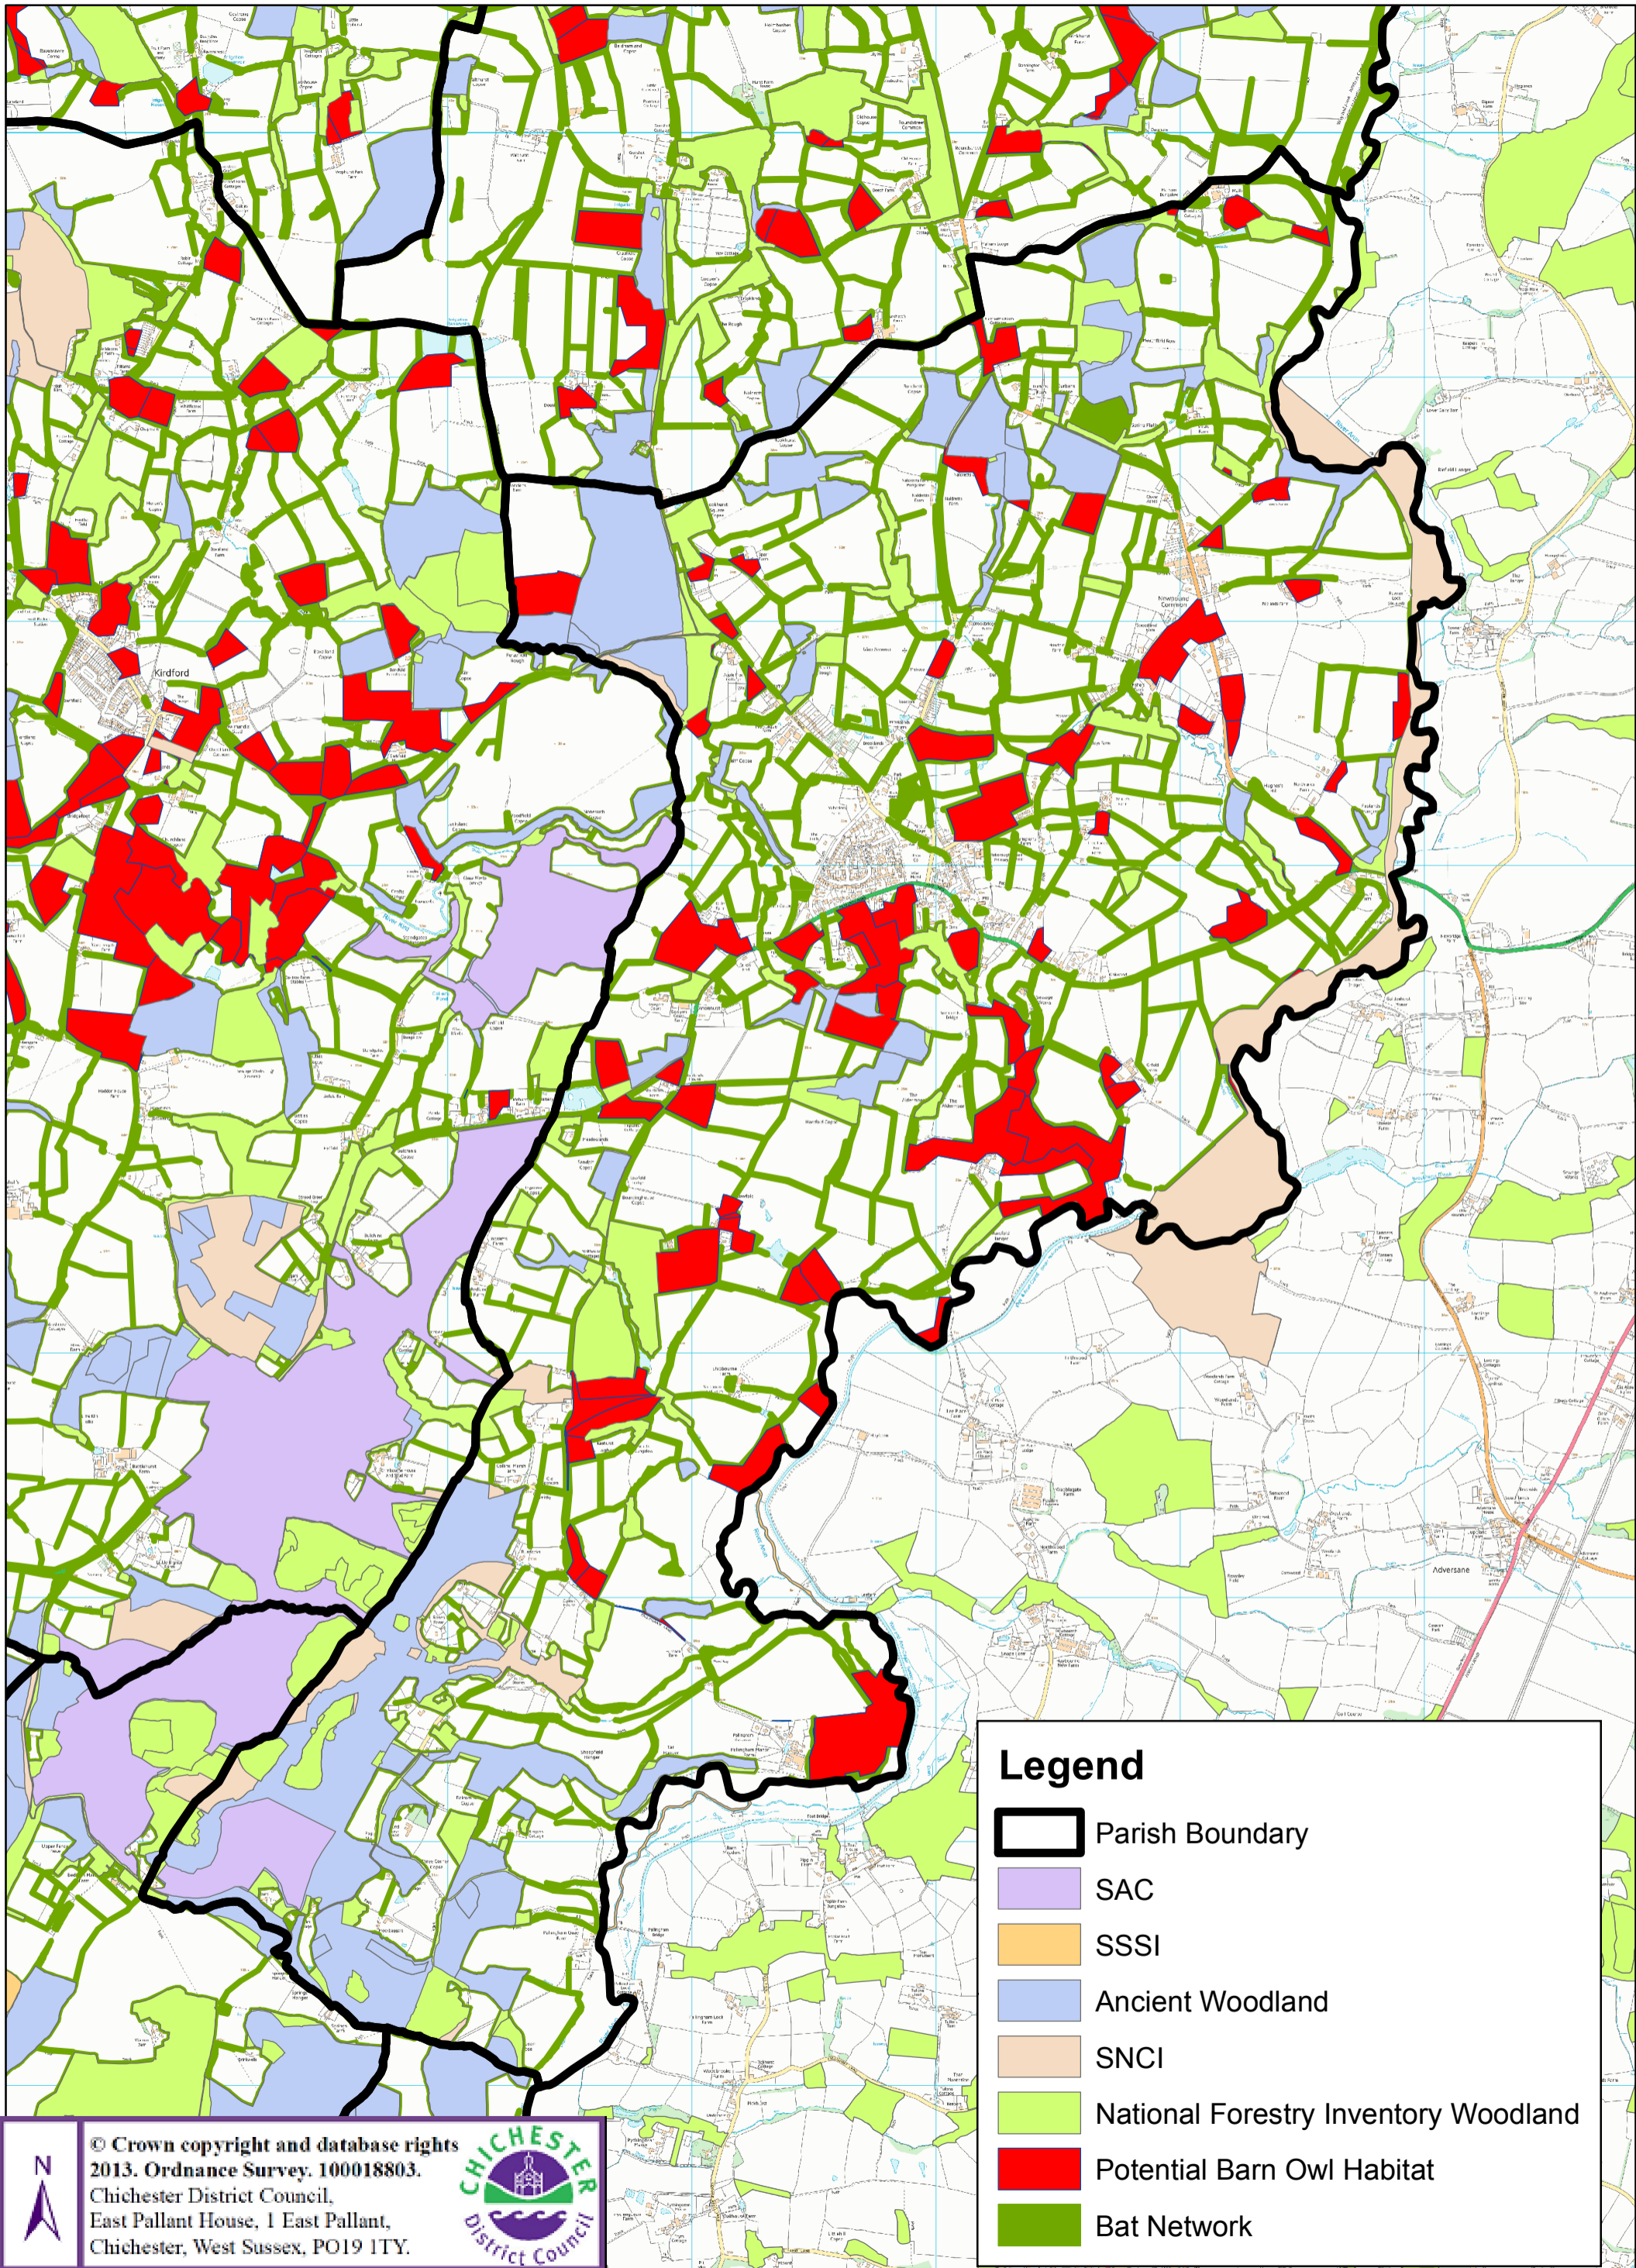

Wisborough Green Parish Ecological Networks

© Crown copyright and database rights 2013. Ordnance Survey. 100018803.
Chichester District Council,
East Pallant House, 1 East Pallant,
Chichester, West Sussex, PO19 1TY.

0 265 530 1,060 1,590 2,120 Meters